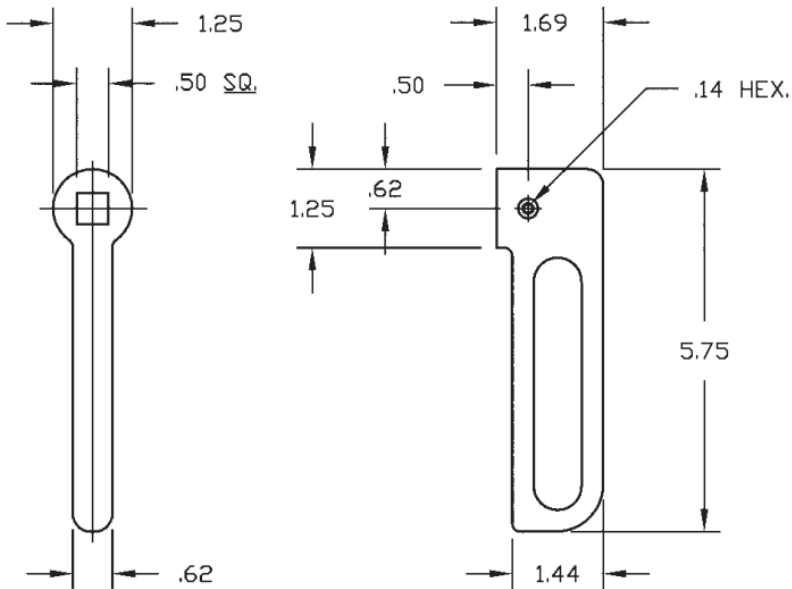

2390 Heavy Duty Die Cast Web Handle

Features

- Sturdy zinc die cast handle with web design to provide easy operation
- Available in black powder coat, school bus yellow or bright chrome finish
- Provided with set screw attached
- .50" square shank

Material

- Zinc die cast with black powder coating, bright chrome finish or school bus yellow powder coating

Part No.	Finish
2390-51-30	Black powder coated
2390-51-04	Bright chrome polish
2390-51-YN	School bus yellow powder coated

Dimensions in inches